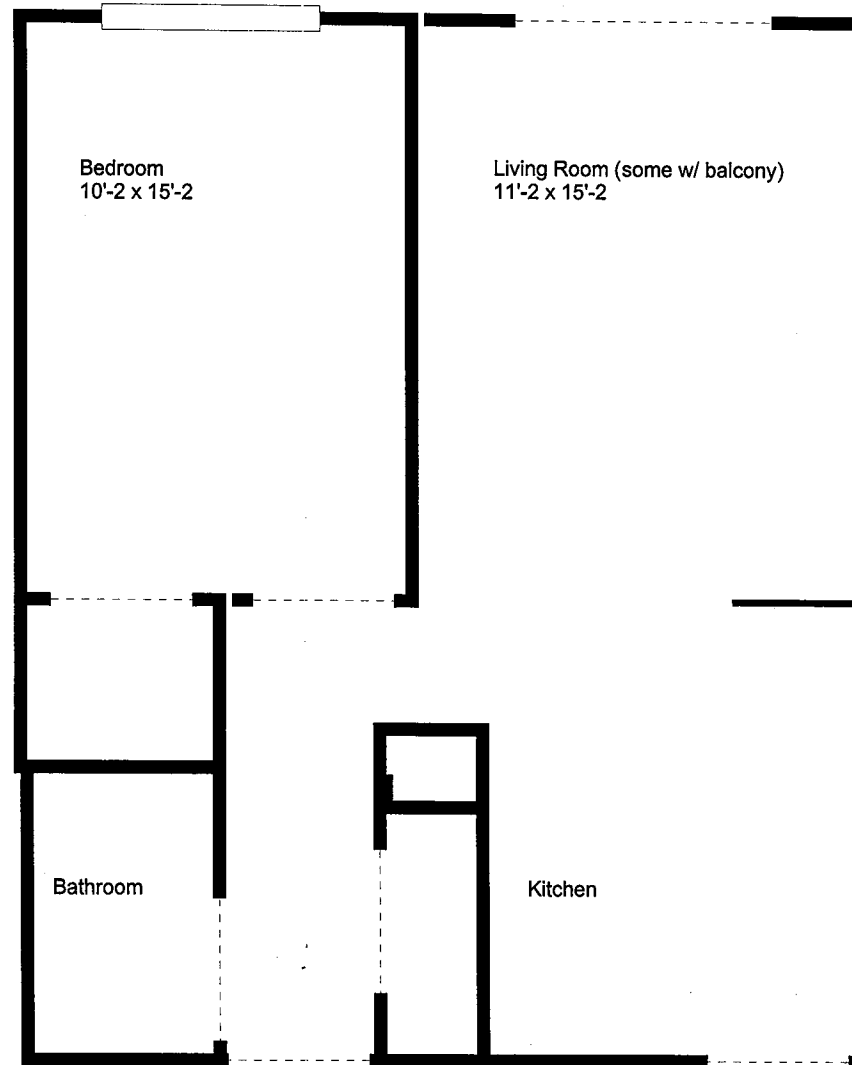

*Brettonwood Estates  
2 Bedroom*

*Approximately 750 Square Feet  
All room dimensions are approximate*

*2 Bedroom Deluxe*

*Approximately 960 square feet  
All dimensions are approximate*

### *1 Bedroom*

*Approximately 620 square feet  
All dimensions are approximate*