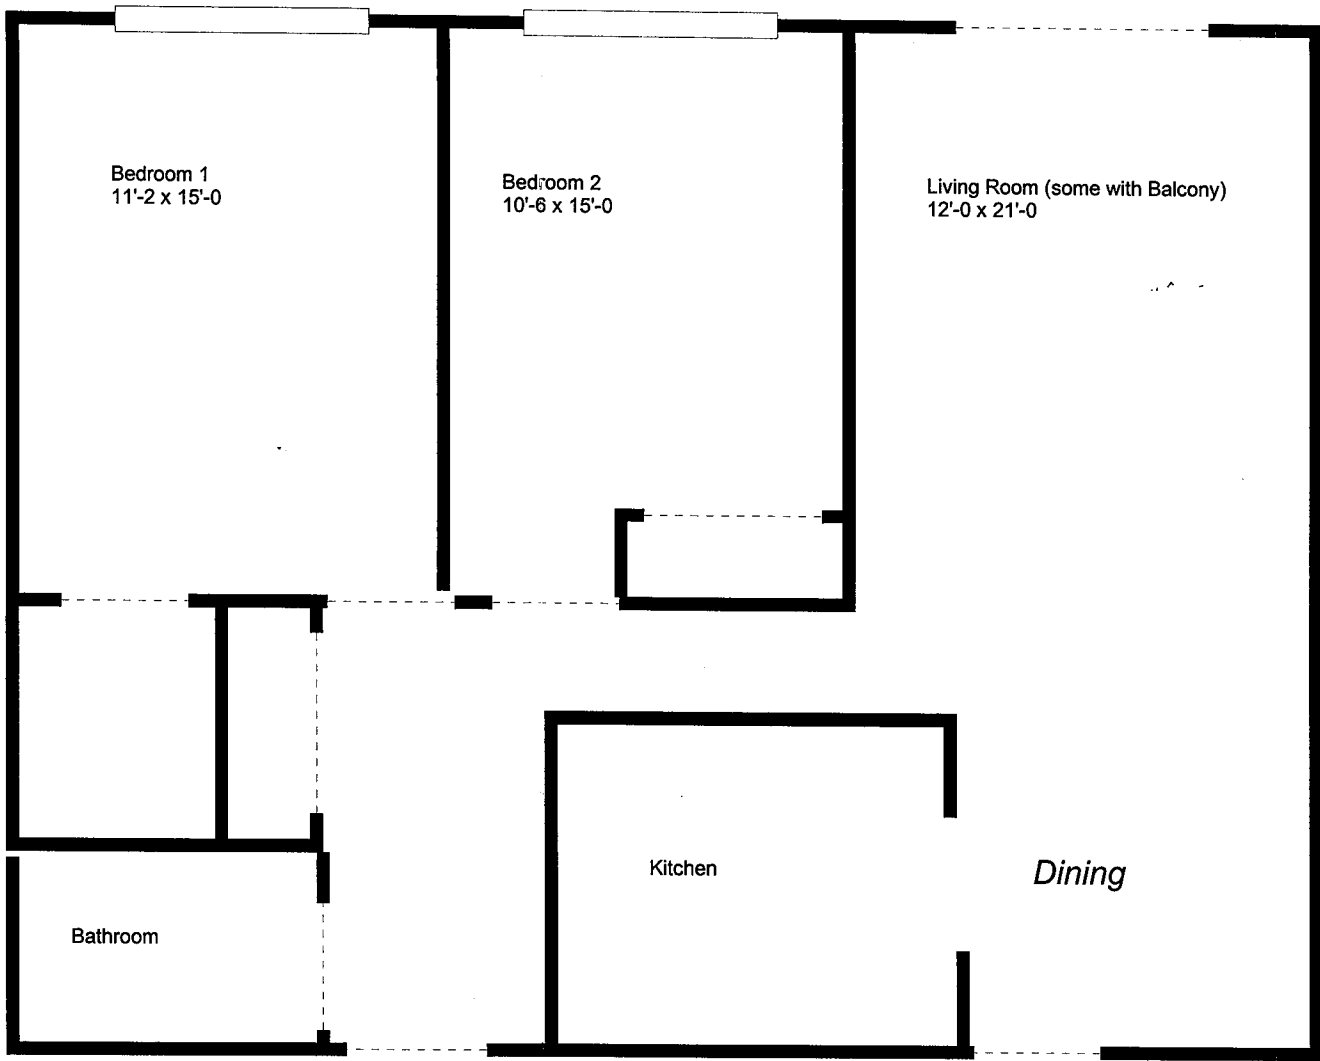

*Brettonwood Estates  
2 Bedroom*

*Approximately 750 Square Feet  
All room dimensions are approximate*

*2 Bedroom Deluxe*

*Approximately 960 square feet  
All dimensions are approximate*

### *1 Bedroom*

*Approximately 620 square feet  
All dimensions are approximate*