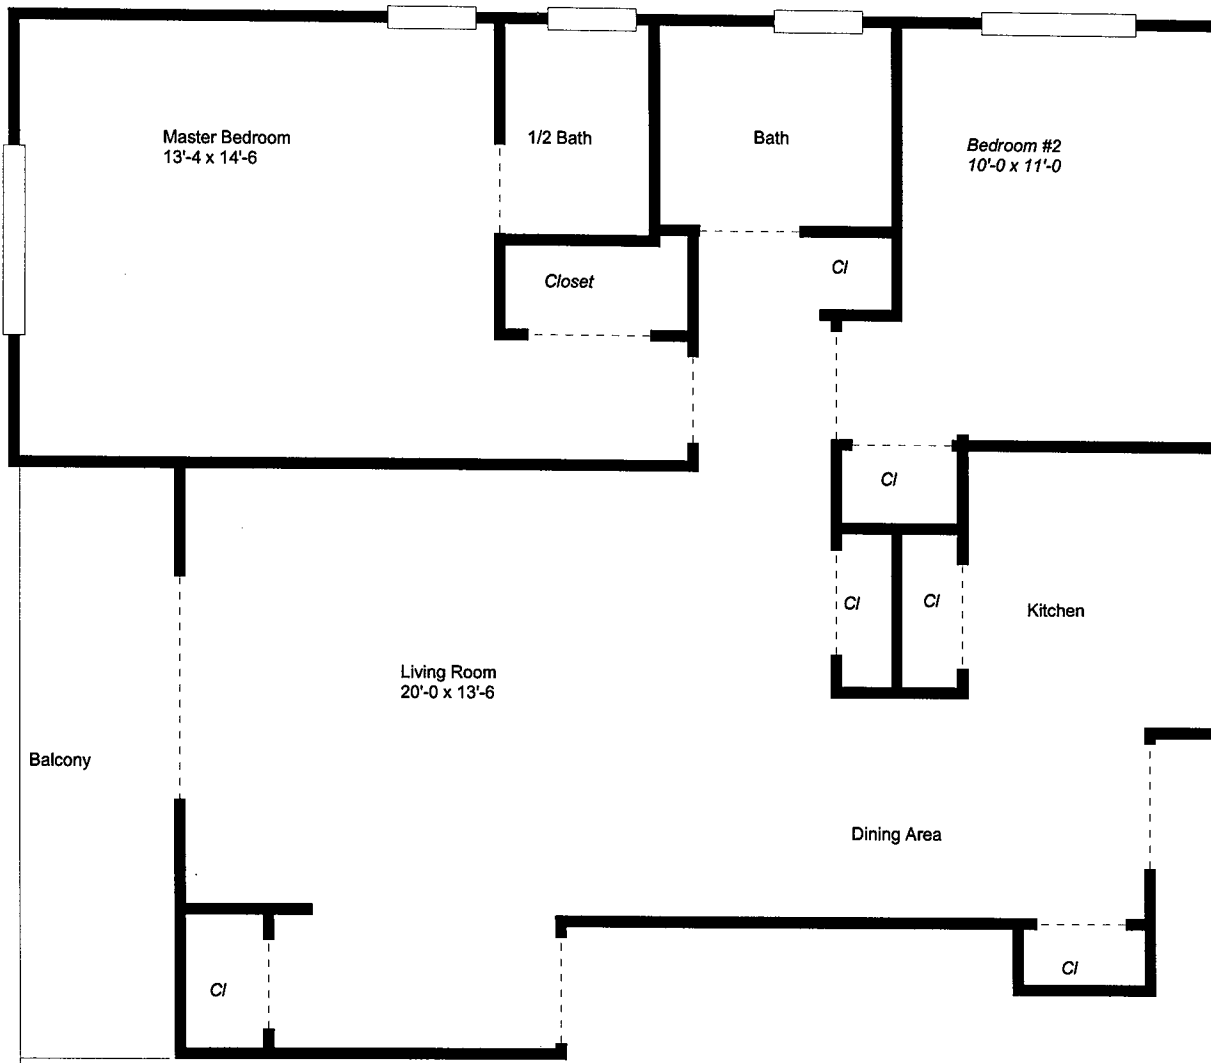

*Embassy Apartments
2 Bedroom*

*Approximately 815 Square Feet
All room dimensions are approximate*

*Embassy Apartments
2 Bedroom Deluxe w/ 1 1/2
bath*

*Approximately 975 Square Feet
All room dimensions are approximate*