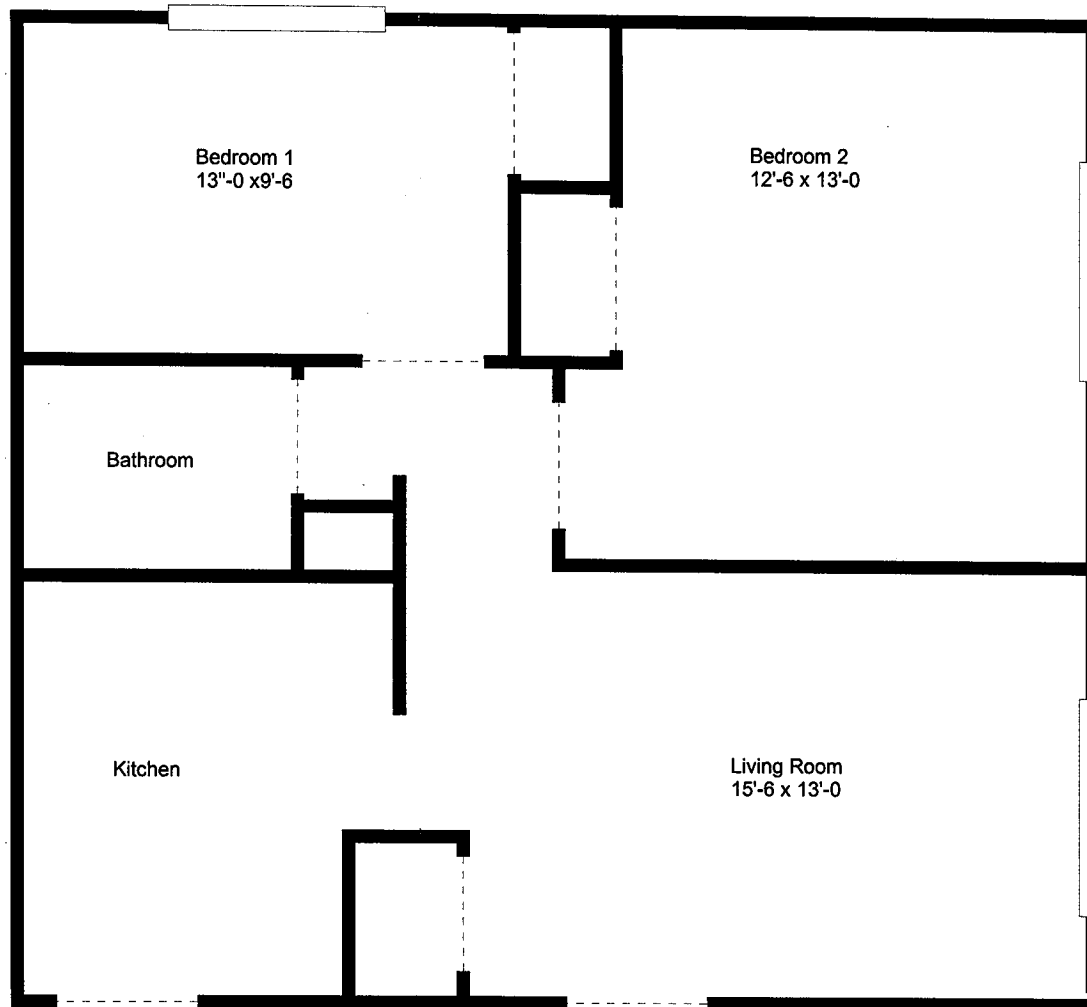

*Hillcrest Gardens
1 Bedroom*

*Approximately 685 Square Feet
All dimensions are approximate*

2 Bedroom

*Approximately 750 Square Feet
All room dimensions are approximate*