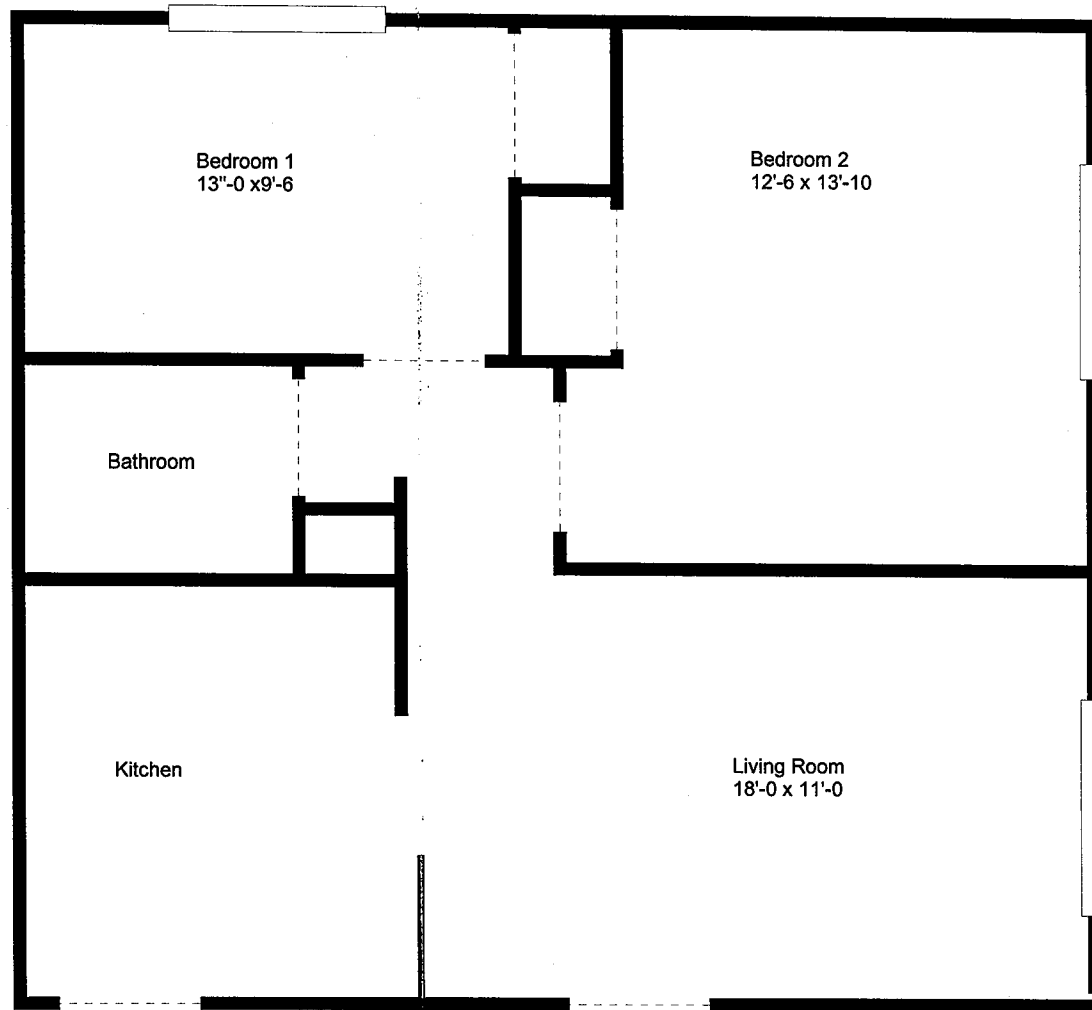

*Meadow Lane Apartments  
1 Bedroom*

*Approximately 610 Square Feet  
All Dimensions are approximate*

## *2 Bedroom*

*Approximately 750 Square Feet  
All room dimensions are approximate*