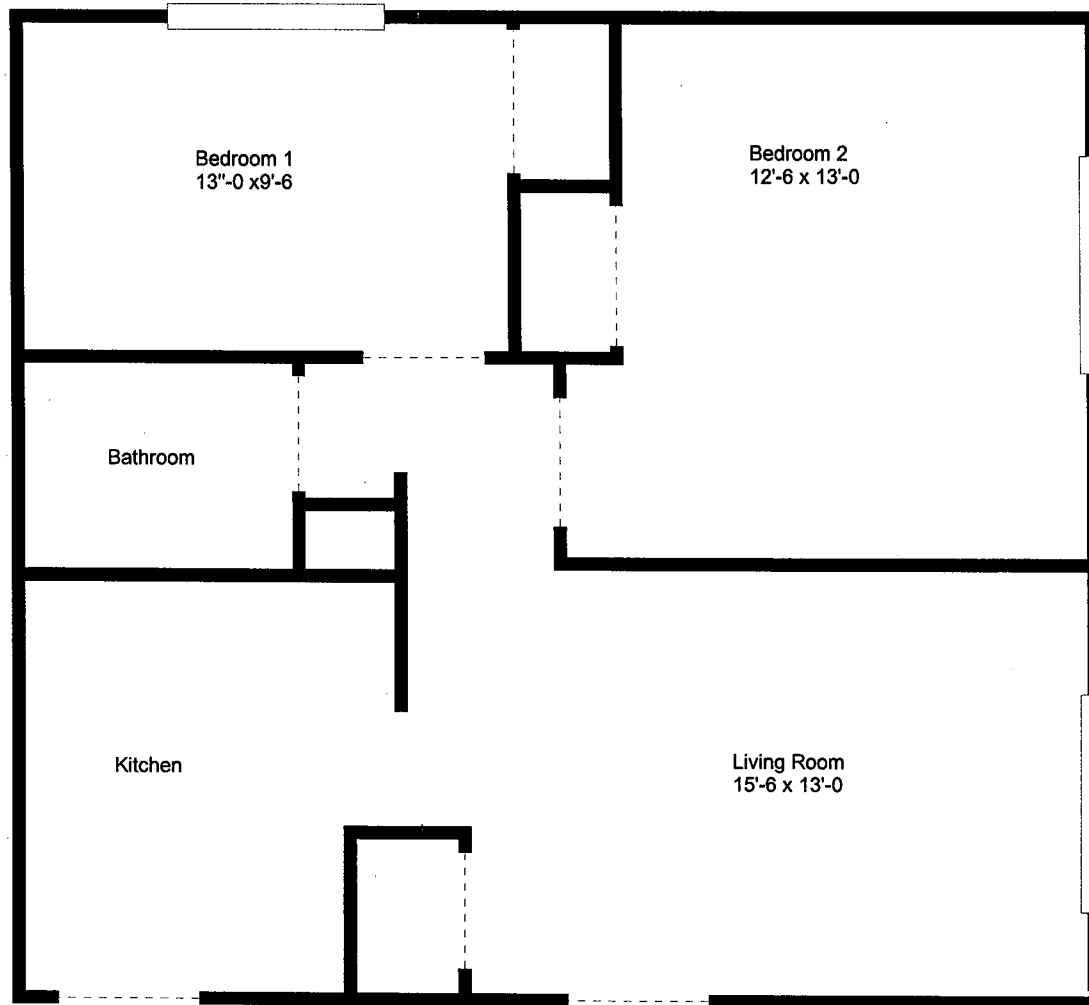

*Northwood  
Common  
1 Bedroom*

*Approximately 685 Square Feet  
All dimensions are approximate*

## 2 Bedroom

*Approximately 750 Square Feet  
All room dimensions are approximate*