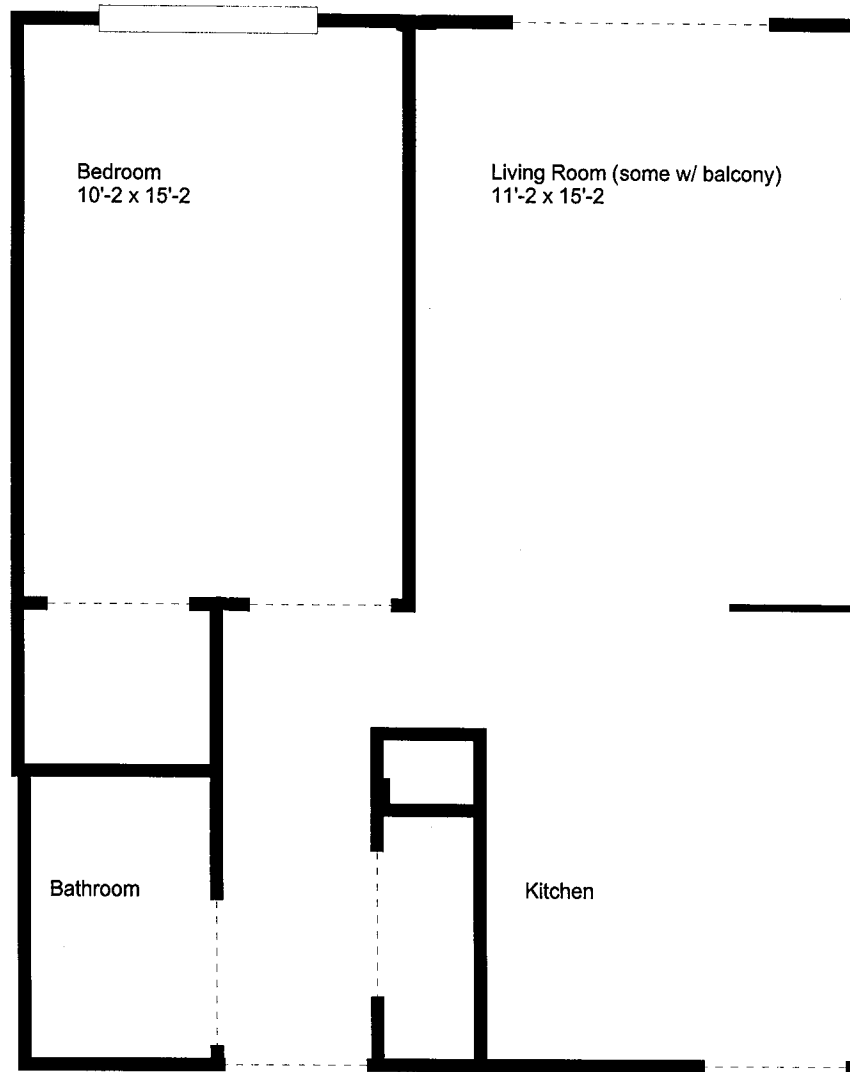

**Wilder Ridge
2 Bedroom Deluxe**

*Approximately 960 square feet
All dimensions are approximate*

1 Bedroom

*Approximately 620 square feet
All dimensions are approximate*

*2 Bedroom
+/- 750 Sq. Ft.*