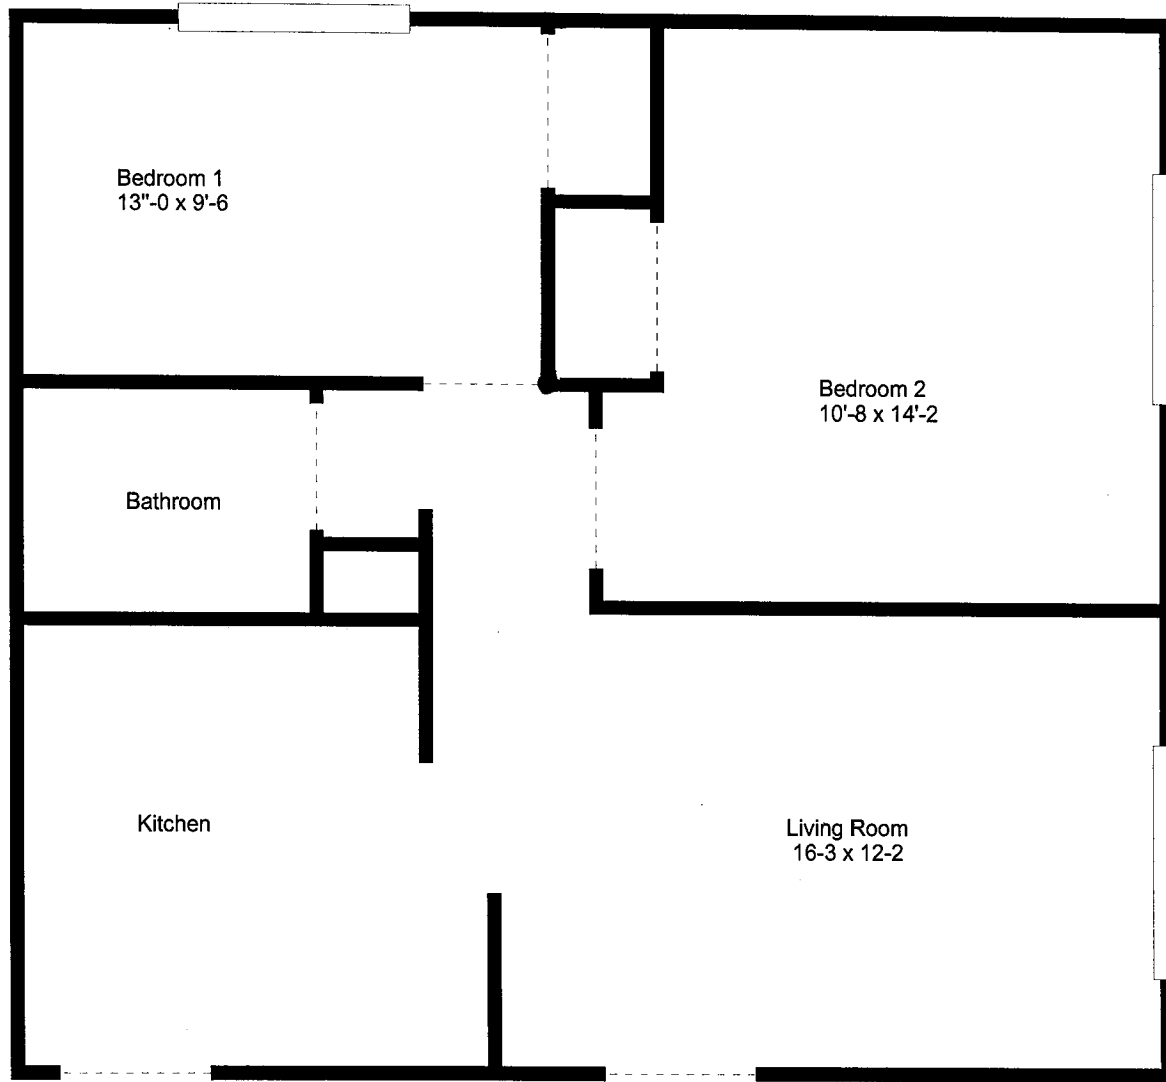

**Wilder Ridge
2 Bedroom Deluxe**

*Approximately 960 square feet
All dimensions are approximate*

1 Bedroom

*Approximately 620 square feet
All dimensions are approximate*

*2 Bedroom
+/- 750 Sq. Ft.*